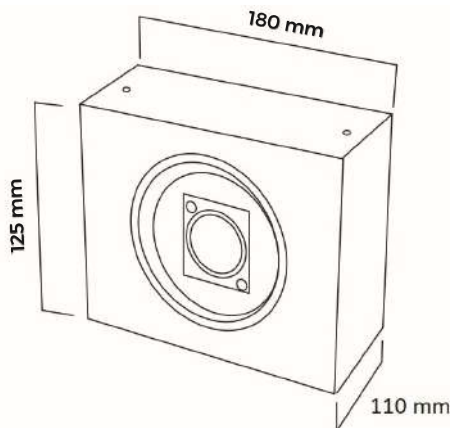

STARTER 100

Is the smallest of our illuminators, but do not let its size fool you. By using the best technology available, it surpasses its 250W HPS competitor.

Spectrum has been refined and precisely selected to give the maximum yield and quality of the harvest, that the competition can only dream about.

LED's	spectro light COB full spectrum 420-780nm
PPF (total)	263 $\mu\text{mol/s}$
Efficiency	2.39 $\mu\text{mol/J}$
Energy used	110W
Dimensions	180x125x110mm
Target area	80x80cm
Lens	glass optic 120°
Replaces	replaces 250W HPS
Driver	spectro light desing driver 96% efficacy
Lifetime	100 000 h
Weight	2.3 kg