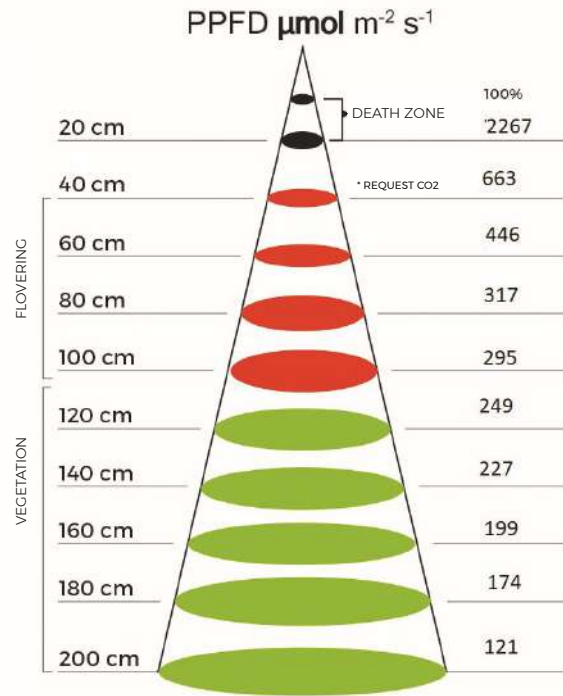

Sprawdź nas, a już nigdy więcej nie powrócisz do lampy sodowej!

LED	pełne spektrum lamp firmy Spectro Light 420-780nm
PPF (total)	263 $\mu\text{mol/s}$
Wydajność	2,39 $\mu\text{mol/J}$
Zużycie energii	110W
Wymiary	180x125x110mm
Obszar	80x80cm
Soczewki	120°
Zamienniki	250W HPS
Zasilacz	wydajny zasilacz 96%
Żywotność	100 000 h
Waga	2.3 kg

STARTER 100

Is the smallest of our illuminators, but do not let its size fool you. By using the best technology available, it surpasses its 250W HPS competitor.

Spectrum has been refined and precisely selected to give the maximum yield and quality of the harvest, that the competition can only dream about.

The new optical system guarantees maximum uniformity of light distribution.

It is ideally supplied for small surfaces 80x80cm. Where I will show my best.

Check us out and you will never use HPS lamps again...

LED's	spectro light COB full spectrum 420-780nm
PPF (total)	263 $\mu\text{mol/s}$
Efficiency	2.39 $\mu\text{mol/J}$
Energy used	110W
Dimensions	180x125x110mm
Target area	80x80cm
Lens	glass optic 120°
Replaces	replaces 250W HPS
Driver	spectro light desing driver 96% efficacy
Lifetime	100 000 h
Weight	2.3 kg