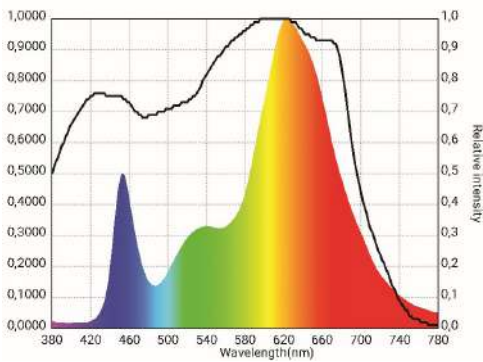

Sprawdź nas, a już nigdy więcej nie powrócisz do lampy sodowej!

LED	pełne spektrum lamp firmy Spectro Light 420-780nm
PPF (total)	263 $\mu\text{mol/s}$
Wydajność	2,39 $\mu\text{mol/J}$
Zużycie energii	110W
Wymiary	180x125x110mm
Obszar	80x80cm
Soczewki	120°
Zamienniki	250W HPS
Zasilacz	wydajny zasilacz 96%
Żywotność	100 000 h
Waga	2.3 kg

The main purpose of what we were trying to achieve is a reflection spectrum of PAR based on Cree MC curve to efficiency declass traditional HPS luminaires. Biological Results confirmed the efficiency of our illuminators.

STARTER 100

Is the smallest of our illuminators, but do not let its size fool you. By using the best technology available, it surpasses its 250W HPS competitor.

Spectrum has been refined and precisely selected to give the maximum yield and quality of the harvest, that the competition can only dream about.

LED's	spectro light COB full spectrum 420-780nm
PPF (total)	263 $\mu\text{mol/s}$
Efficiency	2.39 $\mu\text{mol/J}$
Energy used	110W
Dimensions	180x125x110mm
Target area	80x80cm
Lens	glass optic 120°
Replaces	replaces 250W HPS
Driver	spectro light desing driver 96% efficacy
Lifetime	100 000 h
Weight	2.3 kg